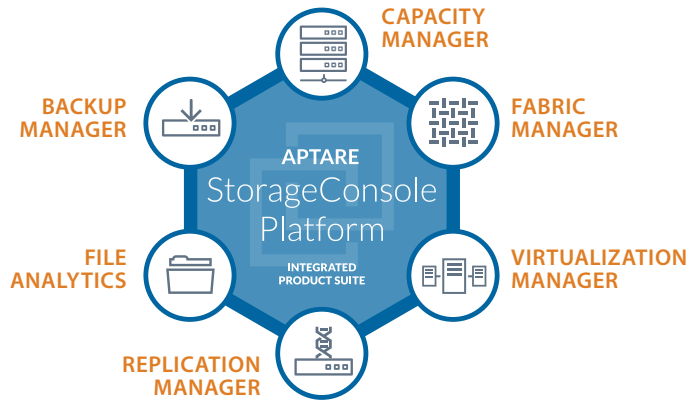

IT Analytics: Illuminate Entire Data Centers

APTARE StorageConsole is the industry's only vendor-independent IT analytics platform. Its single-pane-of-glass view provides deep analytics and interconnected insights across the critical components of your IT world, whether on-premises or in the cloud. Simply enable products within the unified platform—as you need them.

APTARE provides a software development kit for users to quickly create data connectors for storage and backup systems that are not listed in this brochure. For more information, please contact an APTARE sales representative for assistance.

The New Enterprise Data Center is Everywhere

On premises, private and public clouds. Gain control over your data wherever it resides, with actionable intelligence through a single-pane-of-glass. #knowITnow with high-definition IT analytics from APTARE.